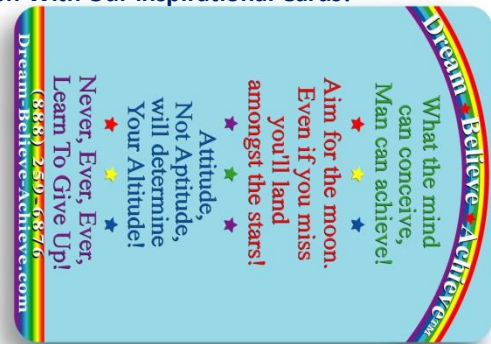

Rainbow colors

Youth 180mm & Adult 210mm

Purple & Blue (Debossed or Ink Filled)

Youth 180mm & Adult 210mm

Red & Green (Debossed or Black Ink Filled)

Youth 180mm & Adult 210mm

Blue, Red & Green (Inspirational Message Printed with White Ink)

Youth 180mm & Adult 210mm

Strengthen Your Message or Motivation With Our inspirational Cards!

Front of Card

Back of Card

To order or for more information Contact Us:

1-888-259-6876

Dream-Believe-Achieve.com